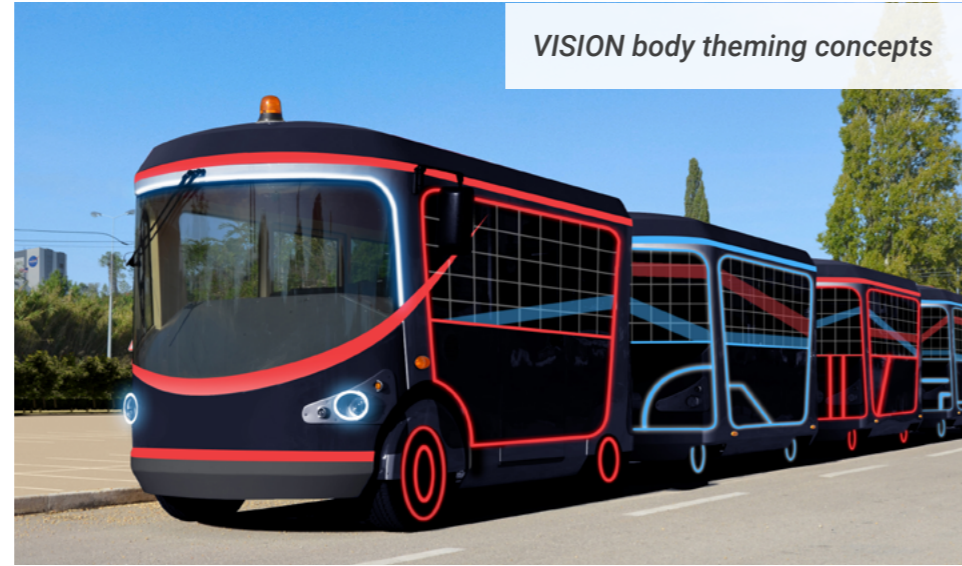

BESPOKE CUSTOMISATION.

We adapt your people movers to suit your attraction. They are built to your specifications and are designed to combat any operational requirements, whilst creating a comfortable and enjoyable experience for your guests.

Whether you need extra space to accommodate more disabled bays, lower curb heights, wider carriages or even snow tyres. TDI PS can help. No matter the climate, terrain, or size of your attraction we provide the best people mover for you.