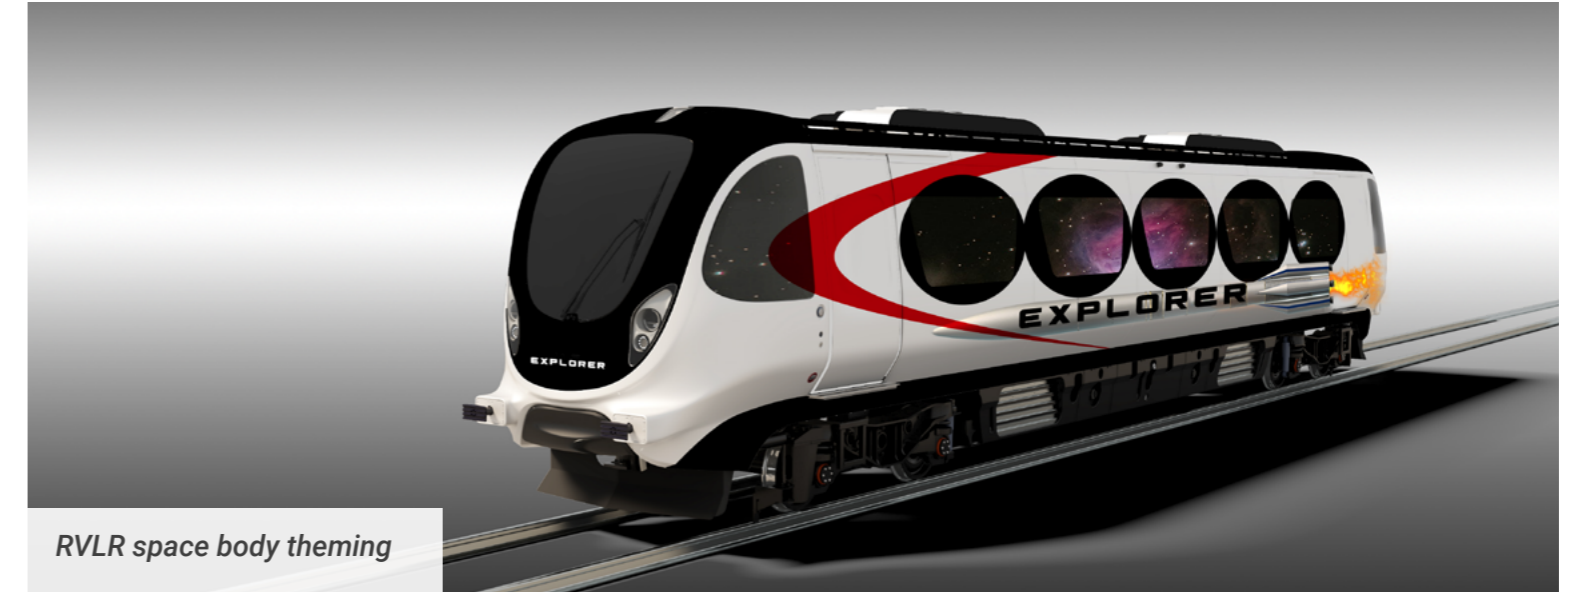

BESPOKE CUSTOMISATION.

We adapt your people movers to suit your attraction. They are built to your specifications and are designed to combat any operational requirements, whilst creating a comfortable and enjoyable experience for your guests.

Whether you need extra space to accommodate more disabled bays, lower curb heights, wider carriages or even snow tyres. TDI PS can help. No matter the climate, terrain, or size of your attraction we provide the best people mover for you.