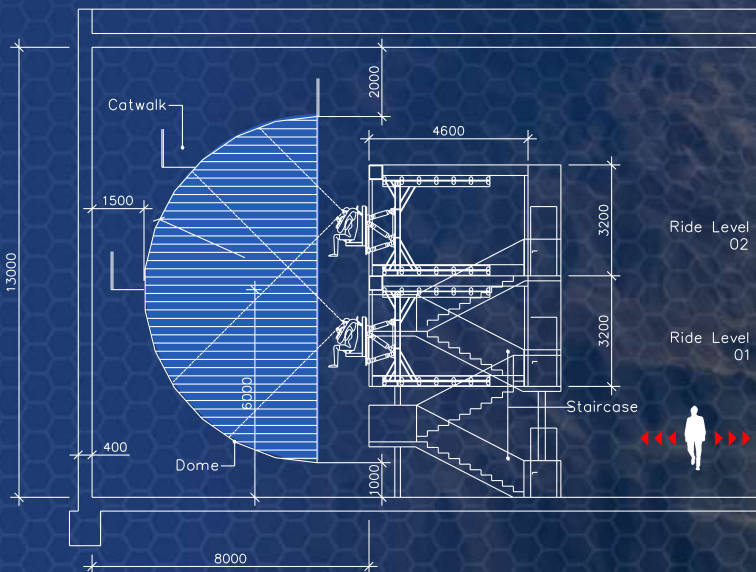

6DOF Wall-Mounted Motion System

THE PIONEER PROVIDER OF NEXT GENERATION IMMERSIVE ENVIRONMENTS

project:syntropy GmbH

D-39112 Magdeburg / Germany, Klausenerstrasse 47

T: +49 [0] 391 63 60 66 44 / FAX: +49 [0] 391 63 60 66 45

WEB: www.project-syntropy.de / EMAIL: syntropians@project-syntropy.de

Visual Display Systems - Media Based Attractions - Immersive Interactive Environments - Multitouch Systems