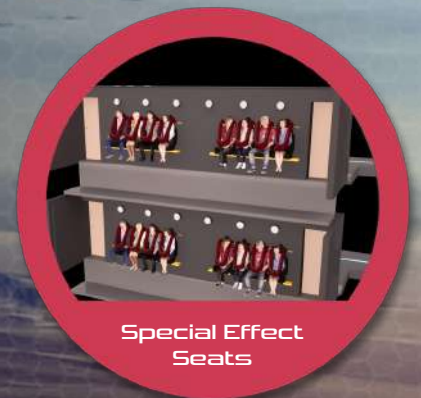

project:syntropy

**VISUAL DISPLAY SYSTEMS - MEDIA BASED ATTRACTIONS
IMMERSIVE INTERACTIVE ENVIRONMENTS - MULTITOUCH SYSTEMS**

Size

13m x 19.4m x 13m height

Capacity

20 / 45 / 60 / 70 / 80 seats

Features

- 6DOF wall-mounted Motion Systems with low noise operation and very high dynamic motion range
- Special effects in seats - Leg-Ticklers, Face-Air, Neck-Air, Scent
- Special effects in room: Water effect from the ceiling, Wind effect
- Dome screen with no cut-off and bright projection for full immersion
- Shutter rollo surprise effect reveals the dome visual only at show start

Dome Screen

Media Options

- License your favorite movie from our media library
- Create your custom content that allows you to create the movie of your dreams

Special Effect Seats

6DOF Wall-Mounted Motion System